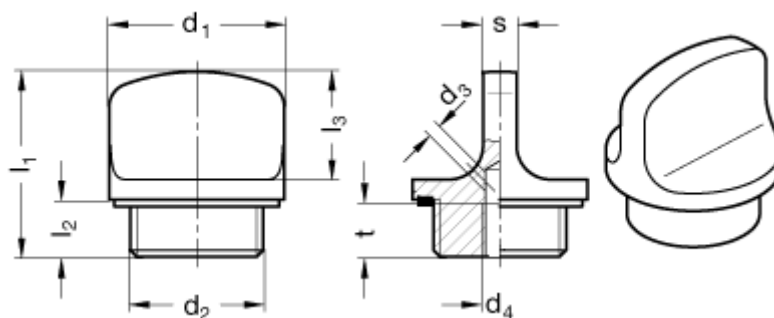

Data Sheet

Article number: 201129515

Description: E+G Threaded plug temperatur up to 120C
GN 441-26-M20x1,5-2-BL

Measures

$d_1 = 26$

$d_2 = M 20 \times 1,5$

$d_3 = 2$

$d_4 = M 5$

$l_1 = 27,5$

$l_2 = 8,5$

$l_3 = 16$

$s = 5$

$t = 8$